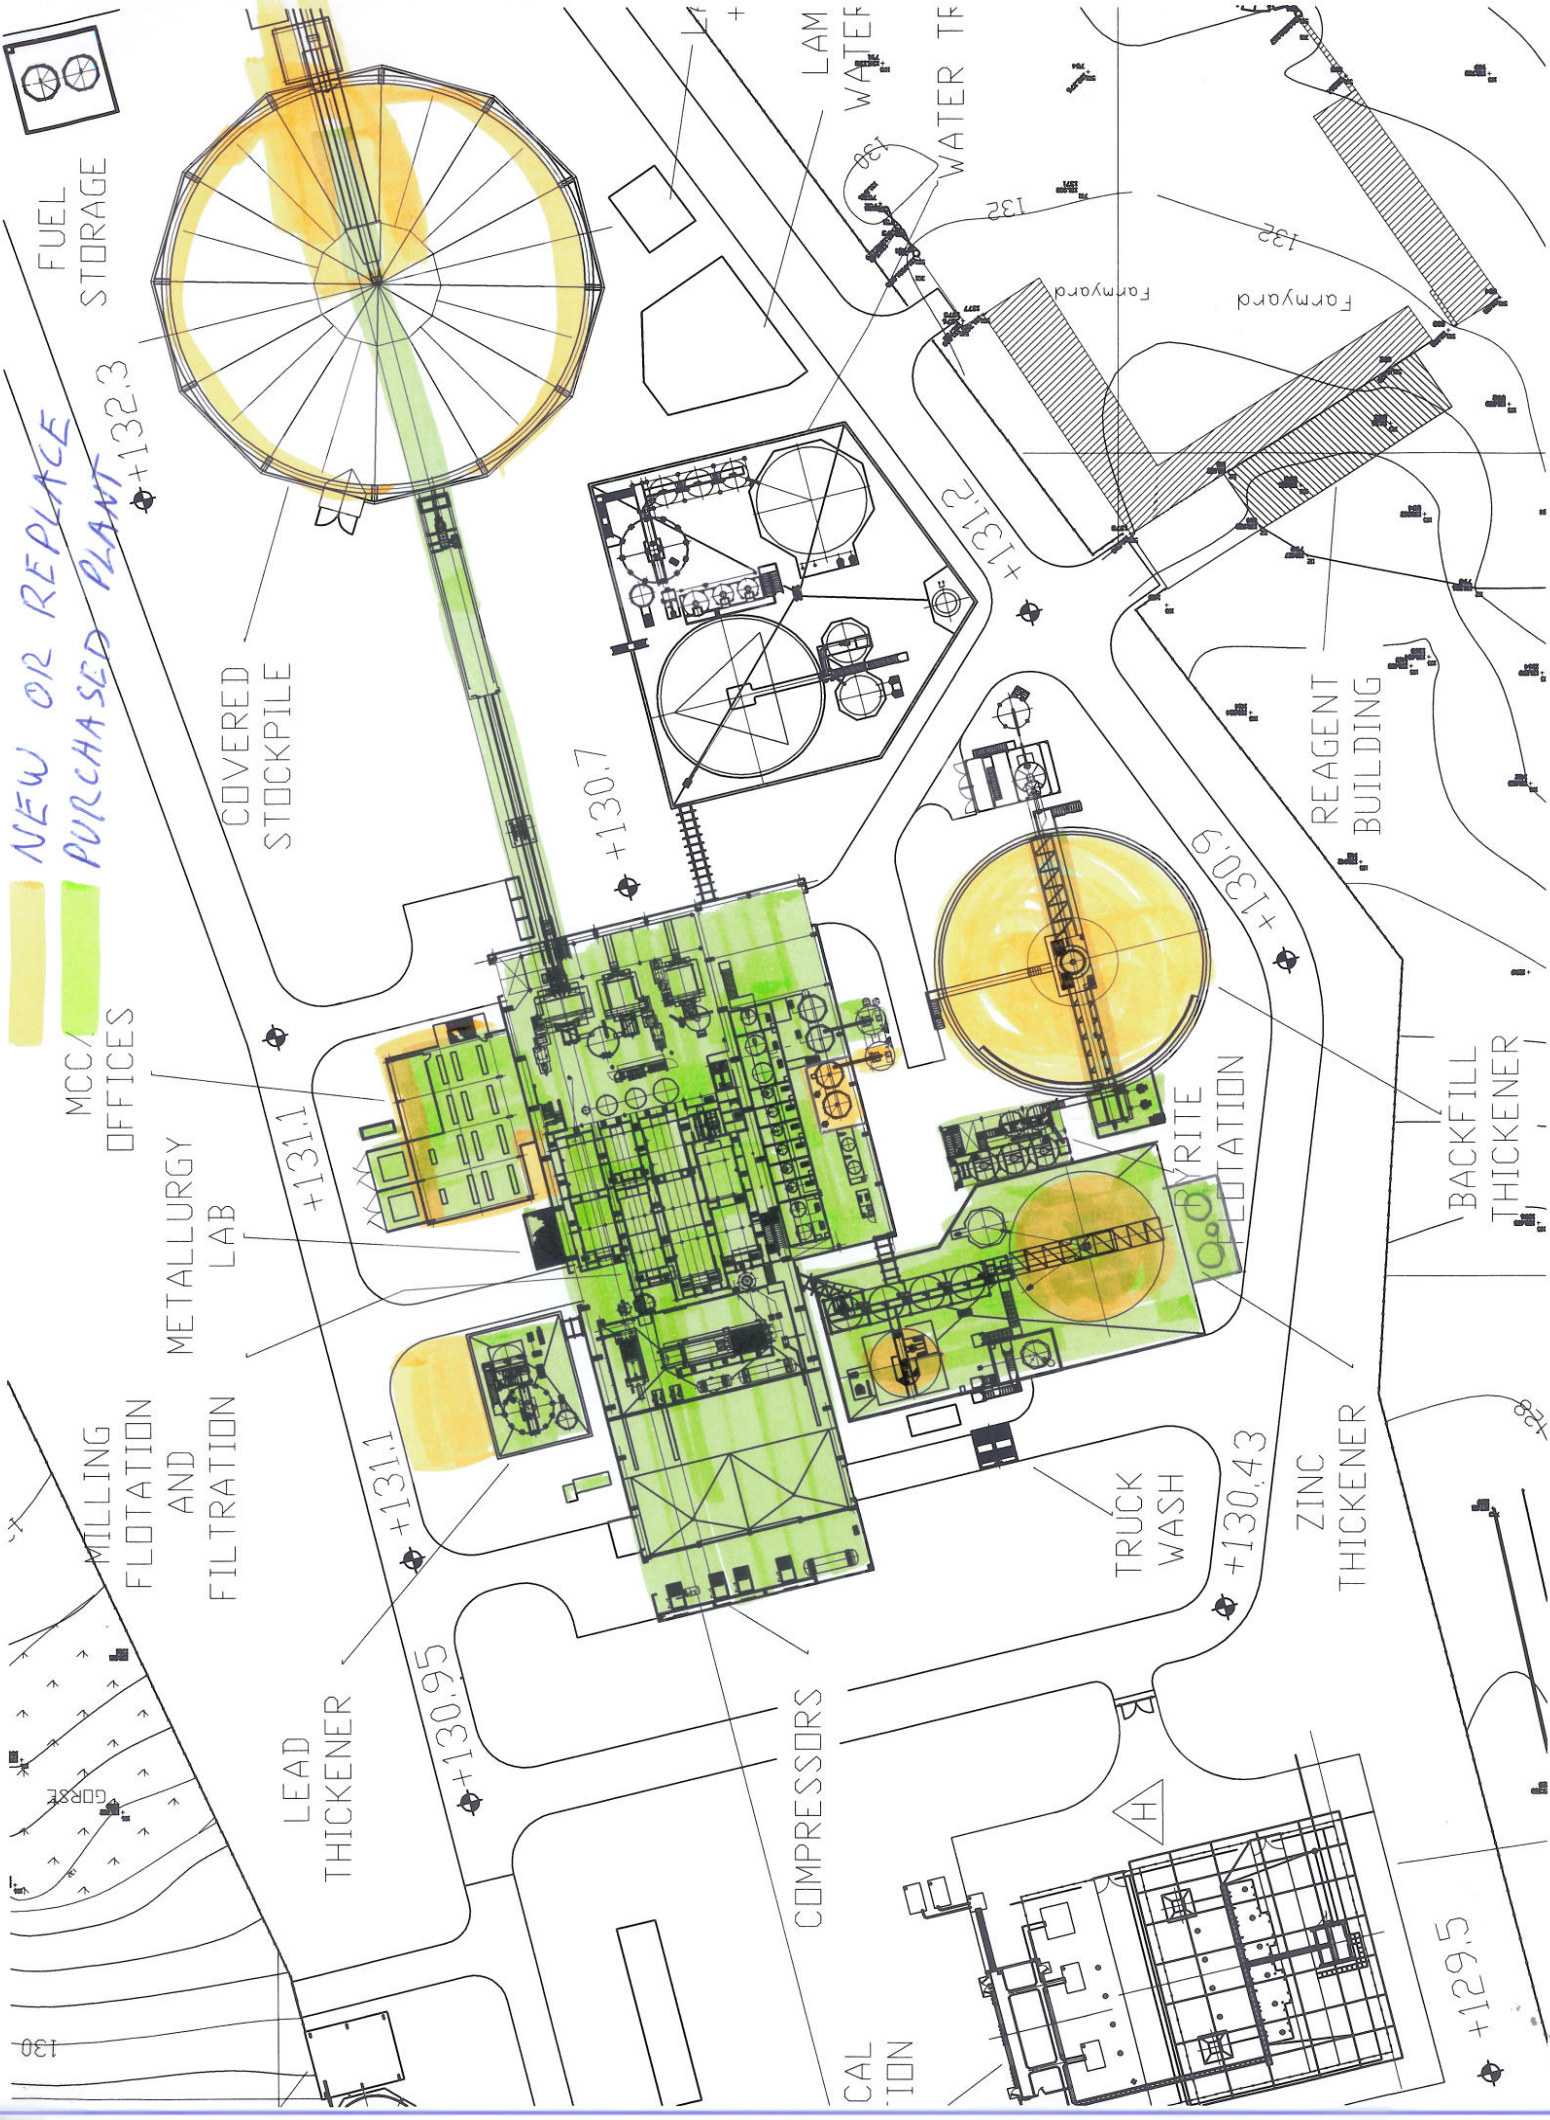

NEW OR REPLACE
PURCHASED PLANT

FUEL STORAGE

COVERED STOCKPILE

LAM WATER
WATER TF

FARMYARD

FARMYARD

REAGENT BUILDING

BACKFILL THICKENER

MCC/OFFICES

+129.5

+130.43

+130.7

+131.2

+131.1

+131.1

+130.95